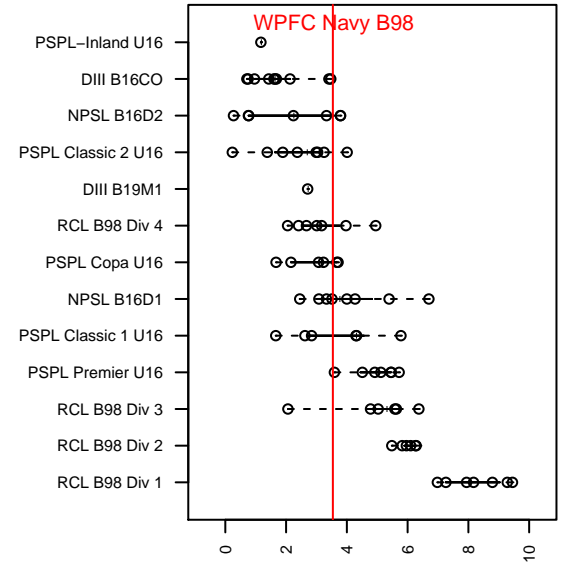

**attack and defense rating
relative to others at age
and all opponents in last 13 months**