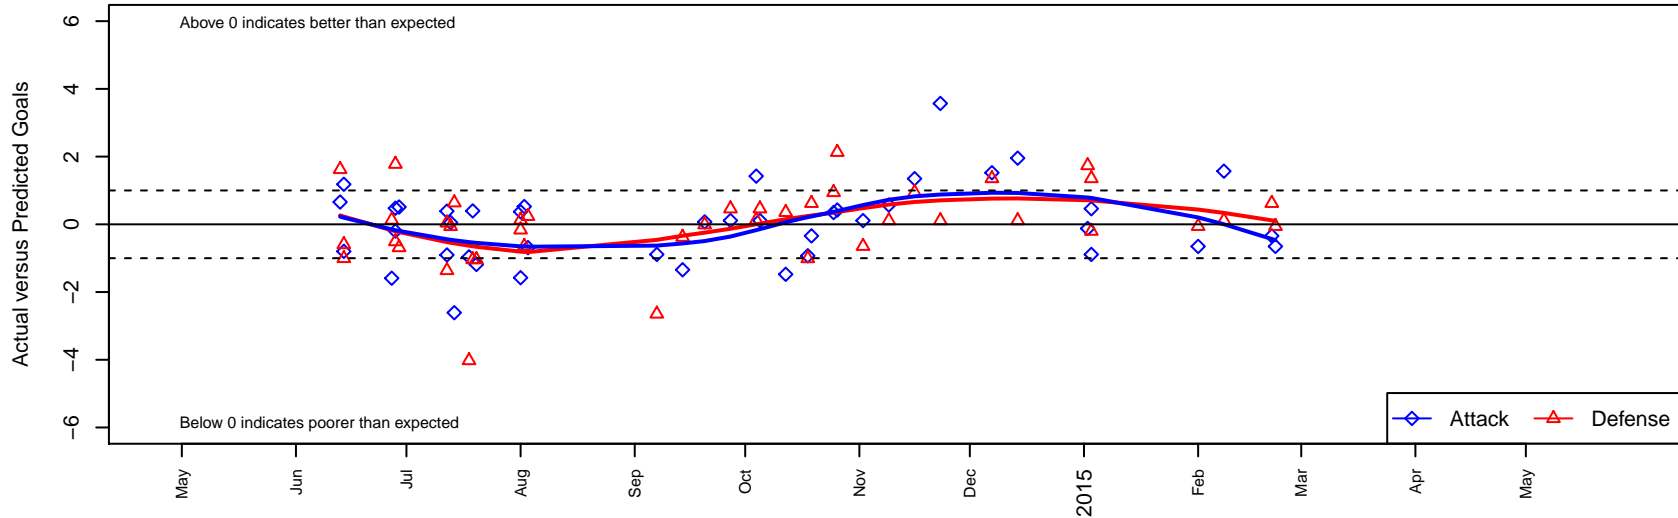

WPFC Navy B98

Washington Premier FC
 Tacoma, WA
 B98 total strength=1463
 attack=13.12 defense=7.53
 fall league = RCL B98 Div 4, RCL B98 7V2

alt names used:
 Washington Premier FC
 WASHINGTON PREMIER FC WPFC B98 NAV
 WPFC B98 Navy
 WPFC B98 Navy
 WPFC B98 Navy
 WPFC B98 Navy
 WASHINGTON PREMIER FC WPFC B98 NAV
 WPFC B98 Navy

WPFC Navy B98
 Dots are actual minus expected GF (blue circles) and GA (red triangles).
 Blue line is smoothed change in attack strength. Red is smoothed change in defense strength.

**attack and defense variance (black dot)
relative to other teams
and top 10 in region**