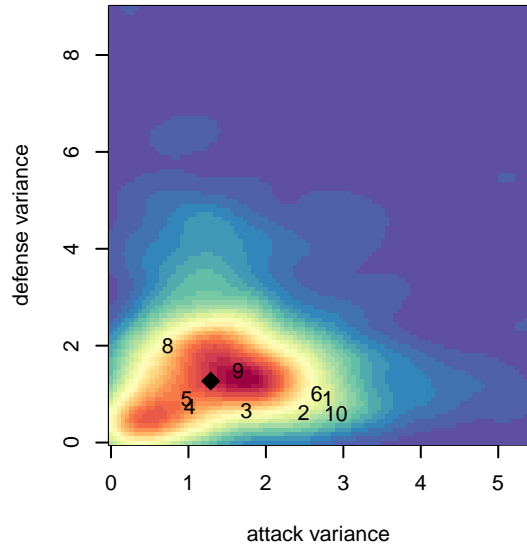

WPFC Navy B98

Washington Premier FC
 Tacoma, WA
 B98 total strength=1463
 attack=13.12 defense=7.53
 fall league = RCL B98 Div 4, RCL B98 7V2

alt names used:
 Washington Premier FC
 WASHINGTON PREMIER FC WPFC B98 NAV
 WPFC B98 Navy
 WPFC B98 Navy
 WPFC B98 Navy
 WPFC B98 Navy
 WASHINGTON PREMIER FC WPFC B98 NAV
 WPFC B98 Navy

WPFC Navy B98
 Dots are actual minus expected GF (blue circles) and GA (red triangles).
 Blue line is smoothed change in attack strength. Red is smoothed change in defense strength.

**attack and defense variance (black dot)
relative to other teams
and top 10 in region**