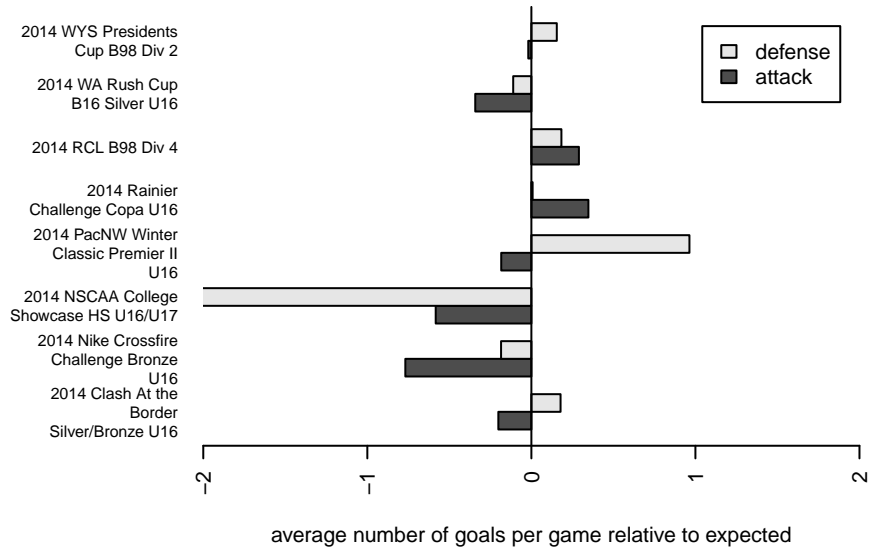

Performance relative to 13 month average