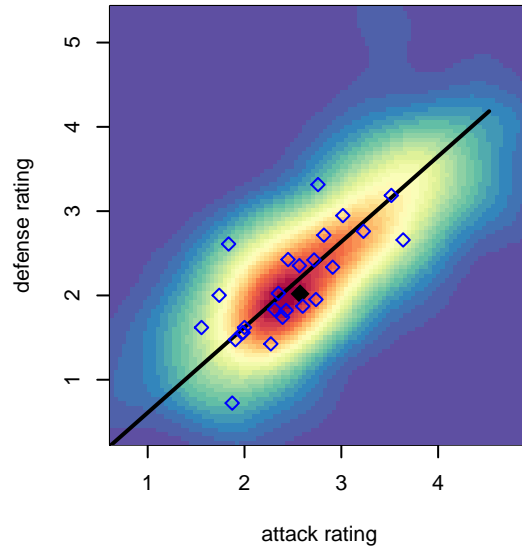

**attack and defense rating
relative to others at age
and all opponents in last 13 months**