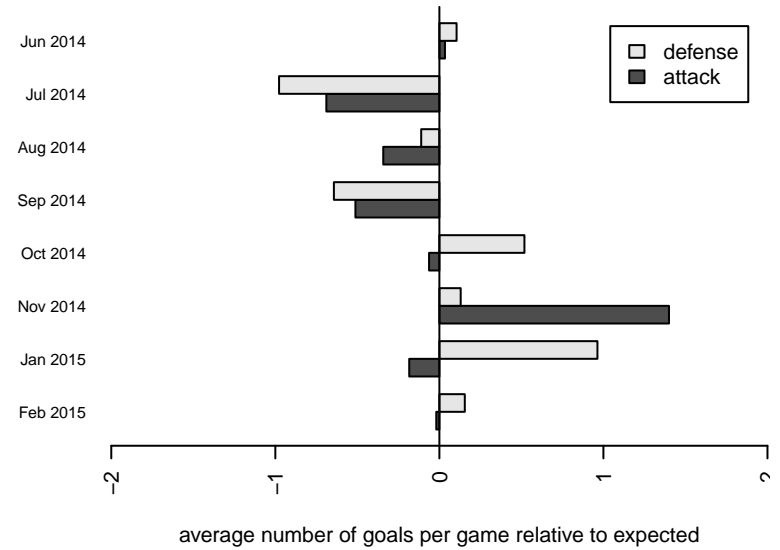

Performance relative to 13 month average